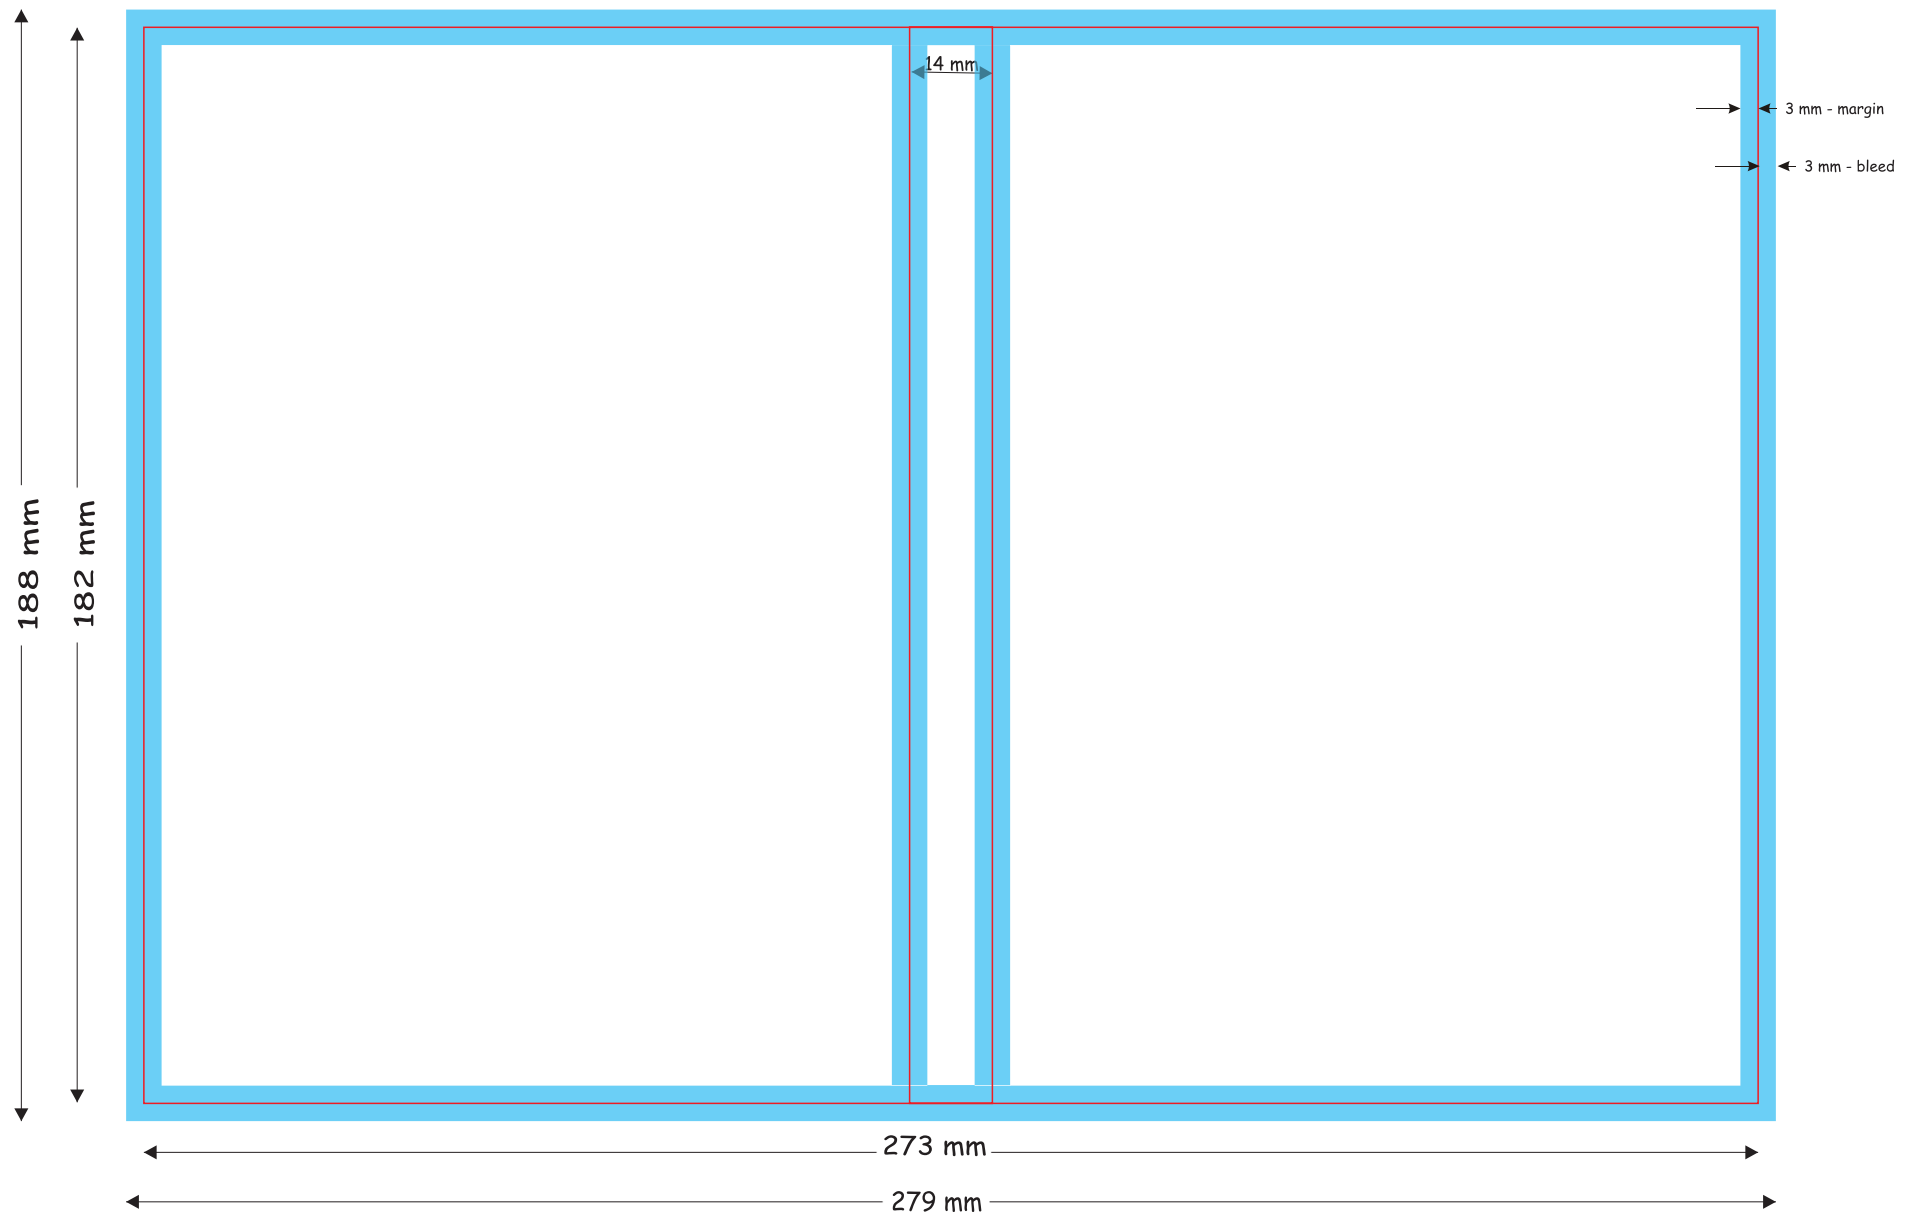

DVD Cover

bleed
margin

Bleed area and inner margin. The components in the bleed and margin area may be cut or moved in the production process. Colours under bleed and margin will not be changed.

File's format: TIFF (LZW compression)

Colour palette: CMYK

Resolution: 600 DPI

Print area: 182 x 273 mm (188 x 279 mm with a bleeds

- On the bleeds should be no text or pictures to avoid cutting them.).