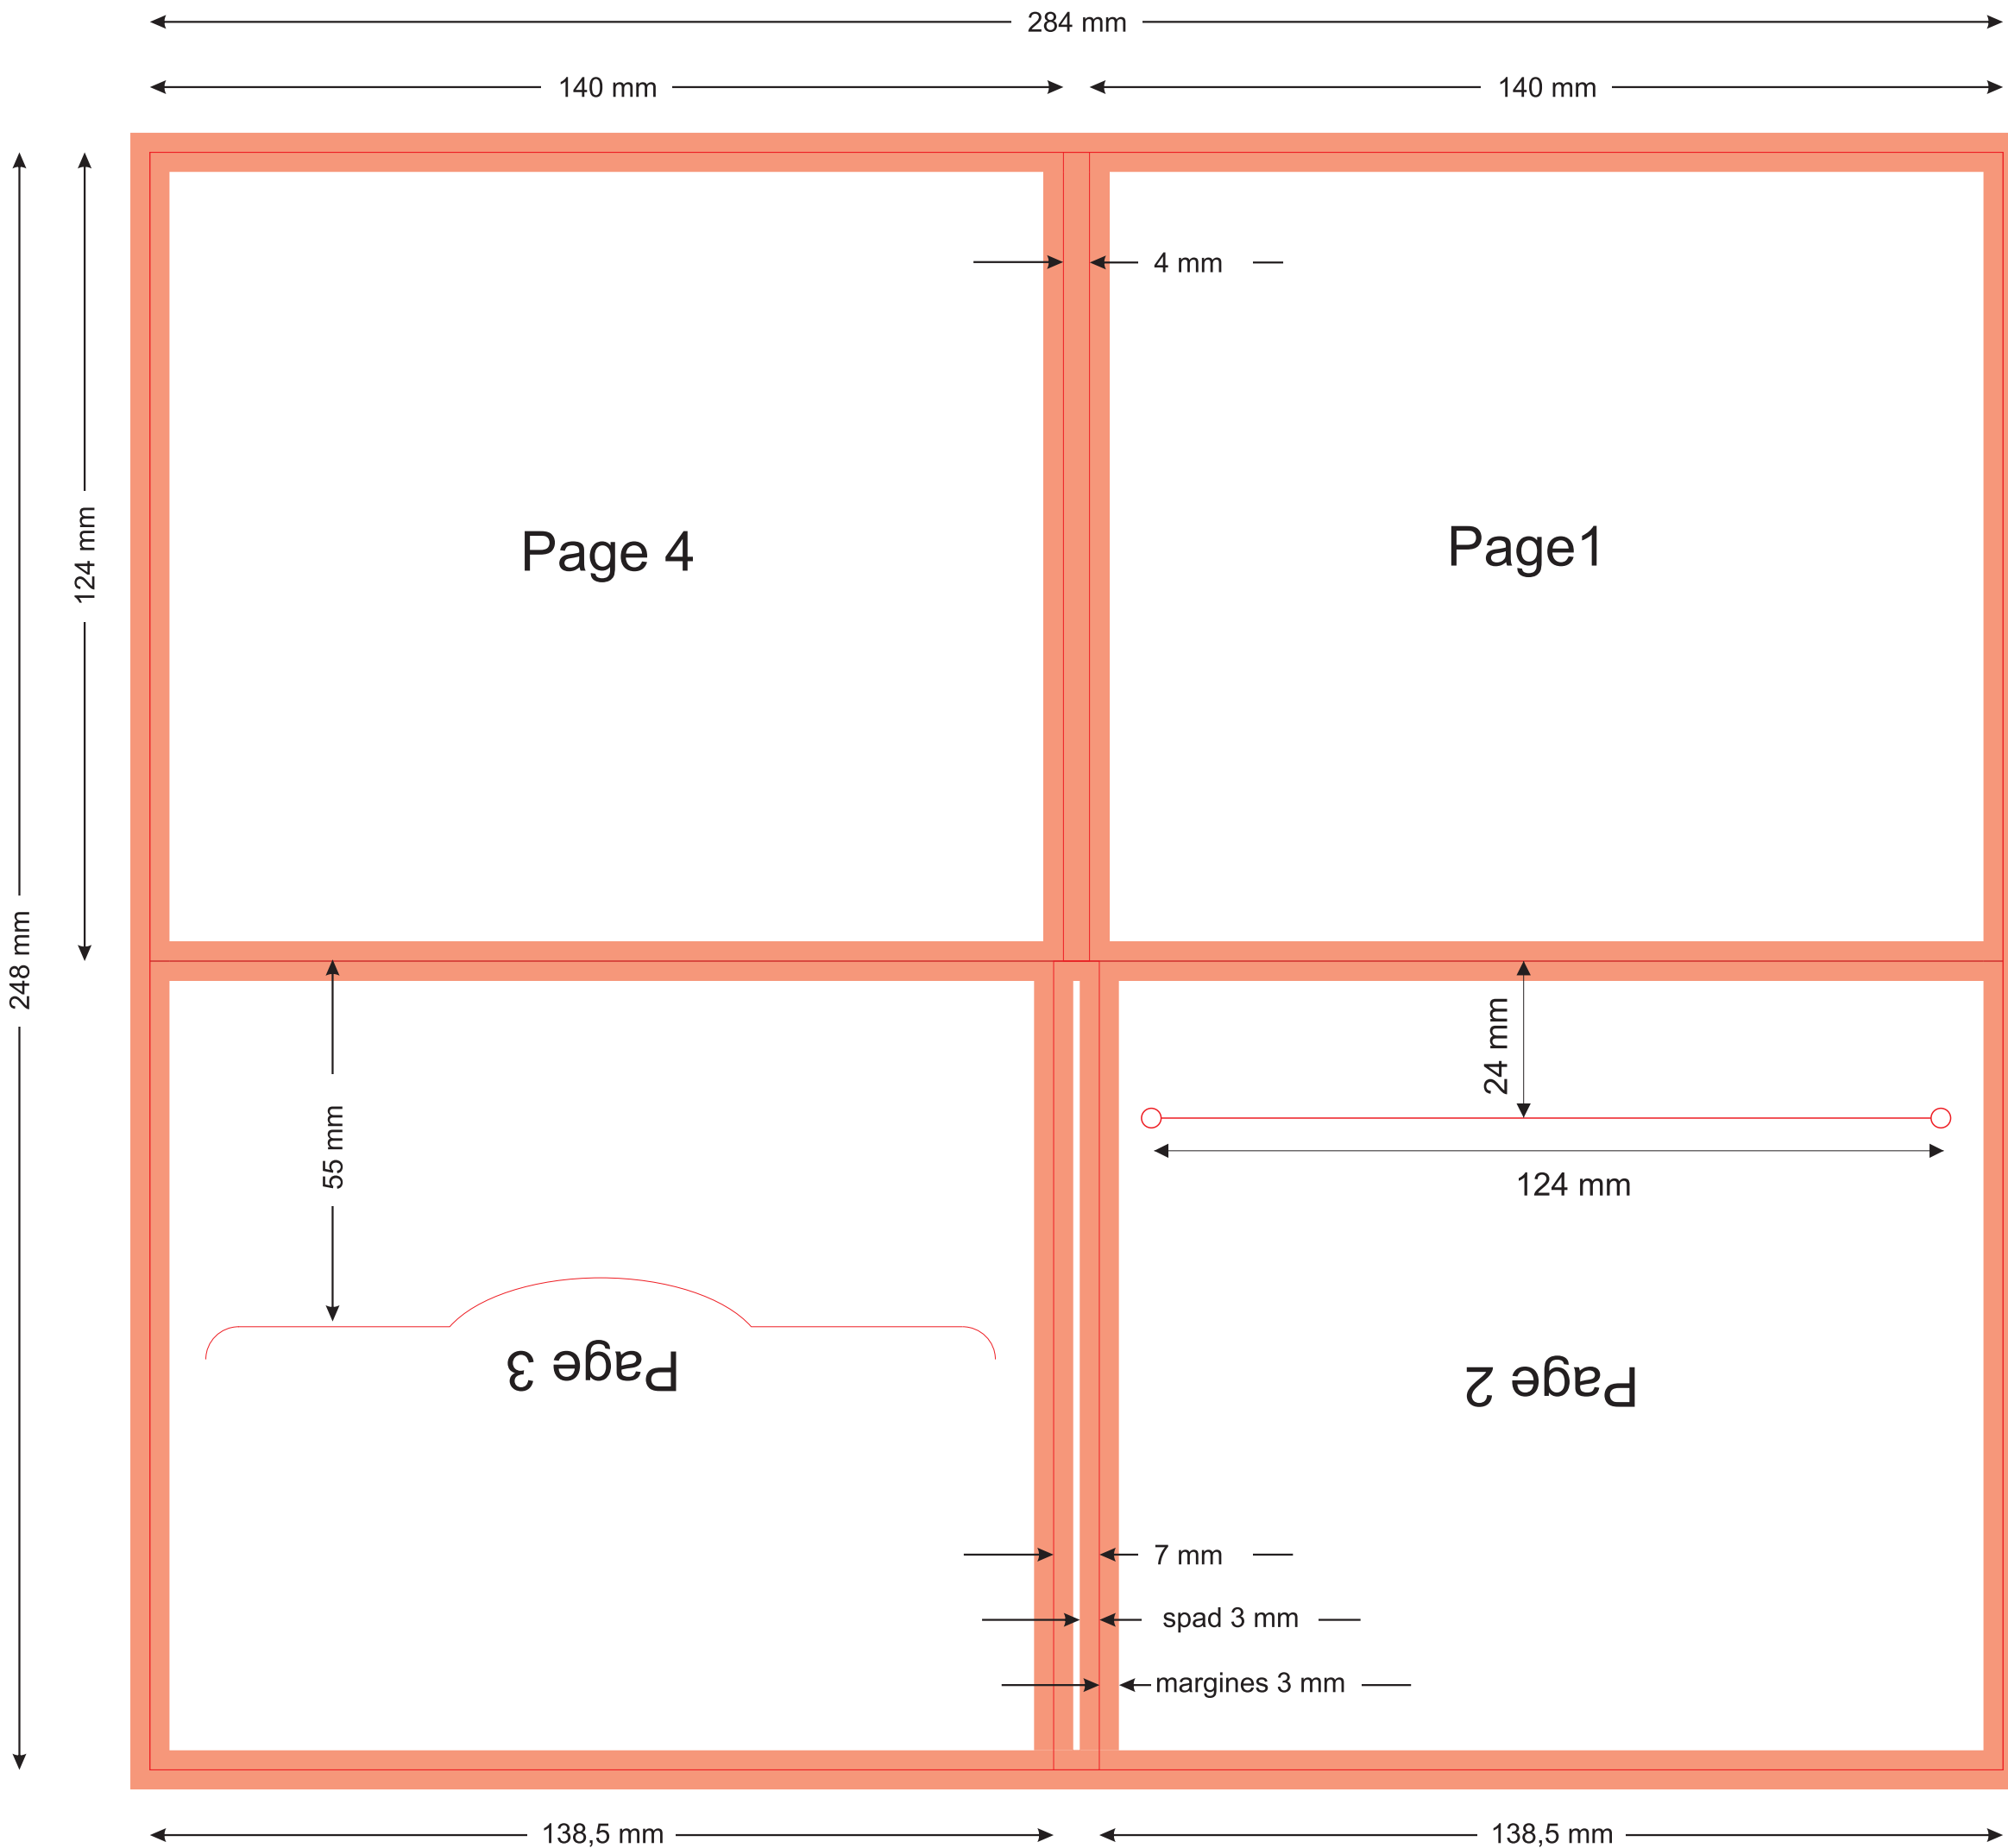

# Ekopack 4p with cut

bleed  
margin

**Bleed area and inner margin.** The components in the bleed and margin area may be cut or moved in the production process. Colours under bleed and margin will not be changed.

File's format: TIFF (LZW compression)

Colour palette: CMYK

Resolution: 600 DPI

Print area: 284 x 248 mm (290 x 254 mm with bleeds

- On the bleeds should be no text or pictures to avoid cutting them.).