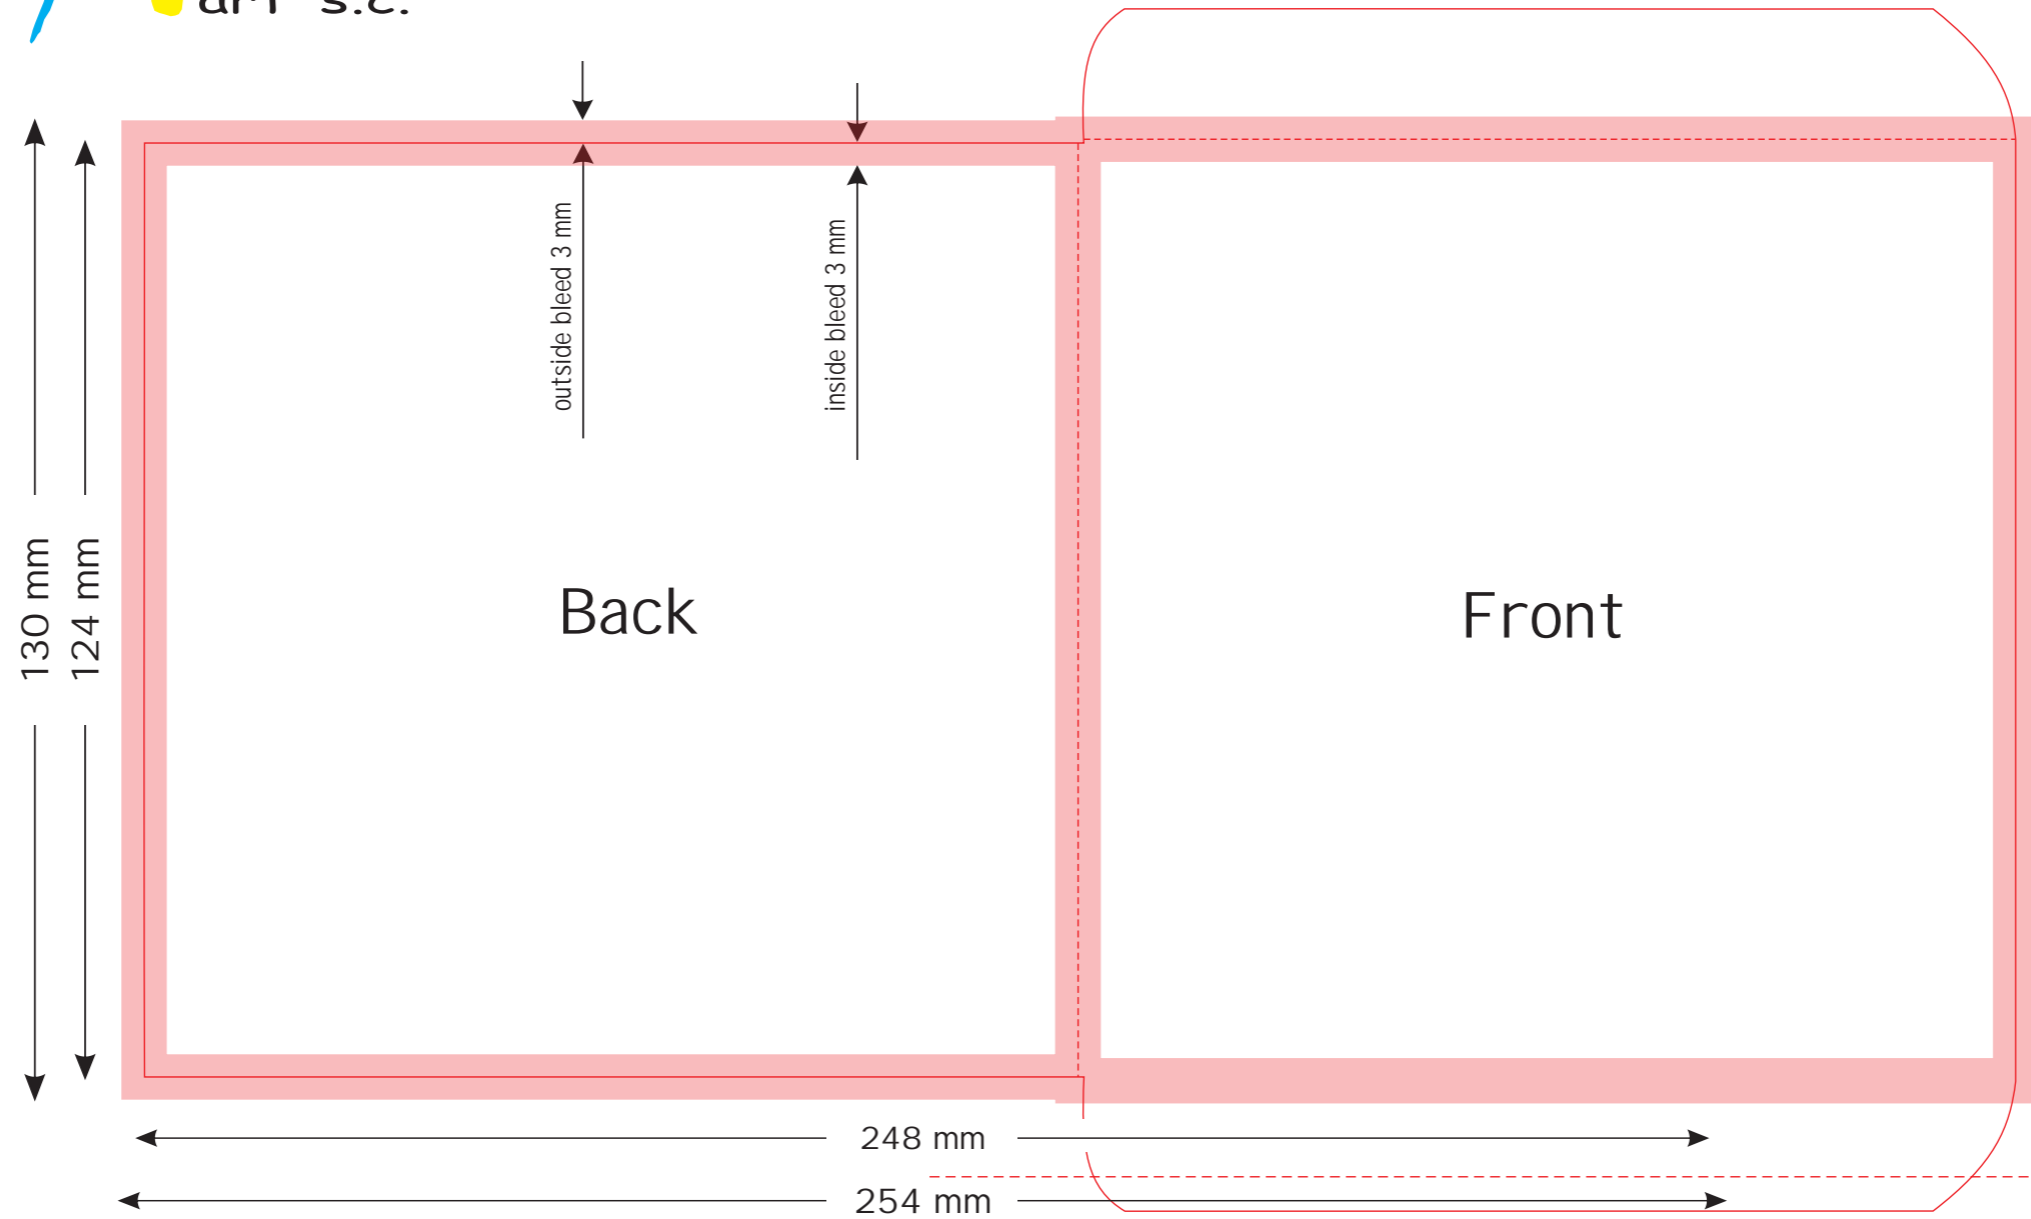

Carton Sleeve

File's format: TIFF (LZW compression)

Colour palette: CMYK

Resolution: 450 DPI

Print area: 124 x 248 mm (130 x 254 mm with a bleeds

- On the bleeds should be no text or pictures to avoid cutting them.).