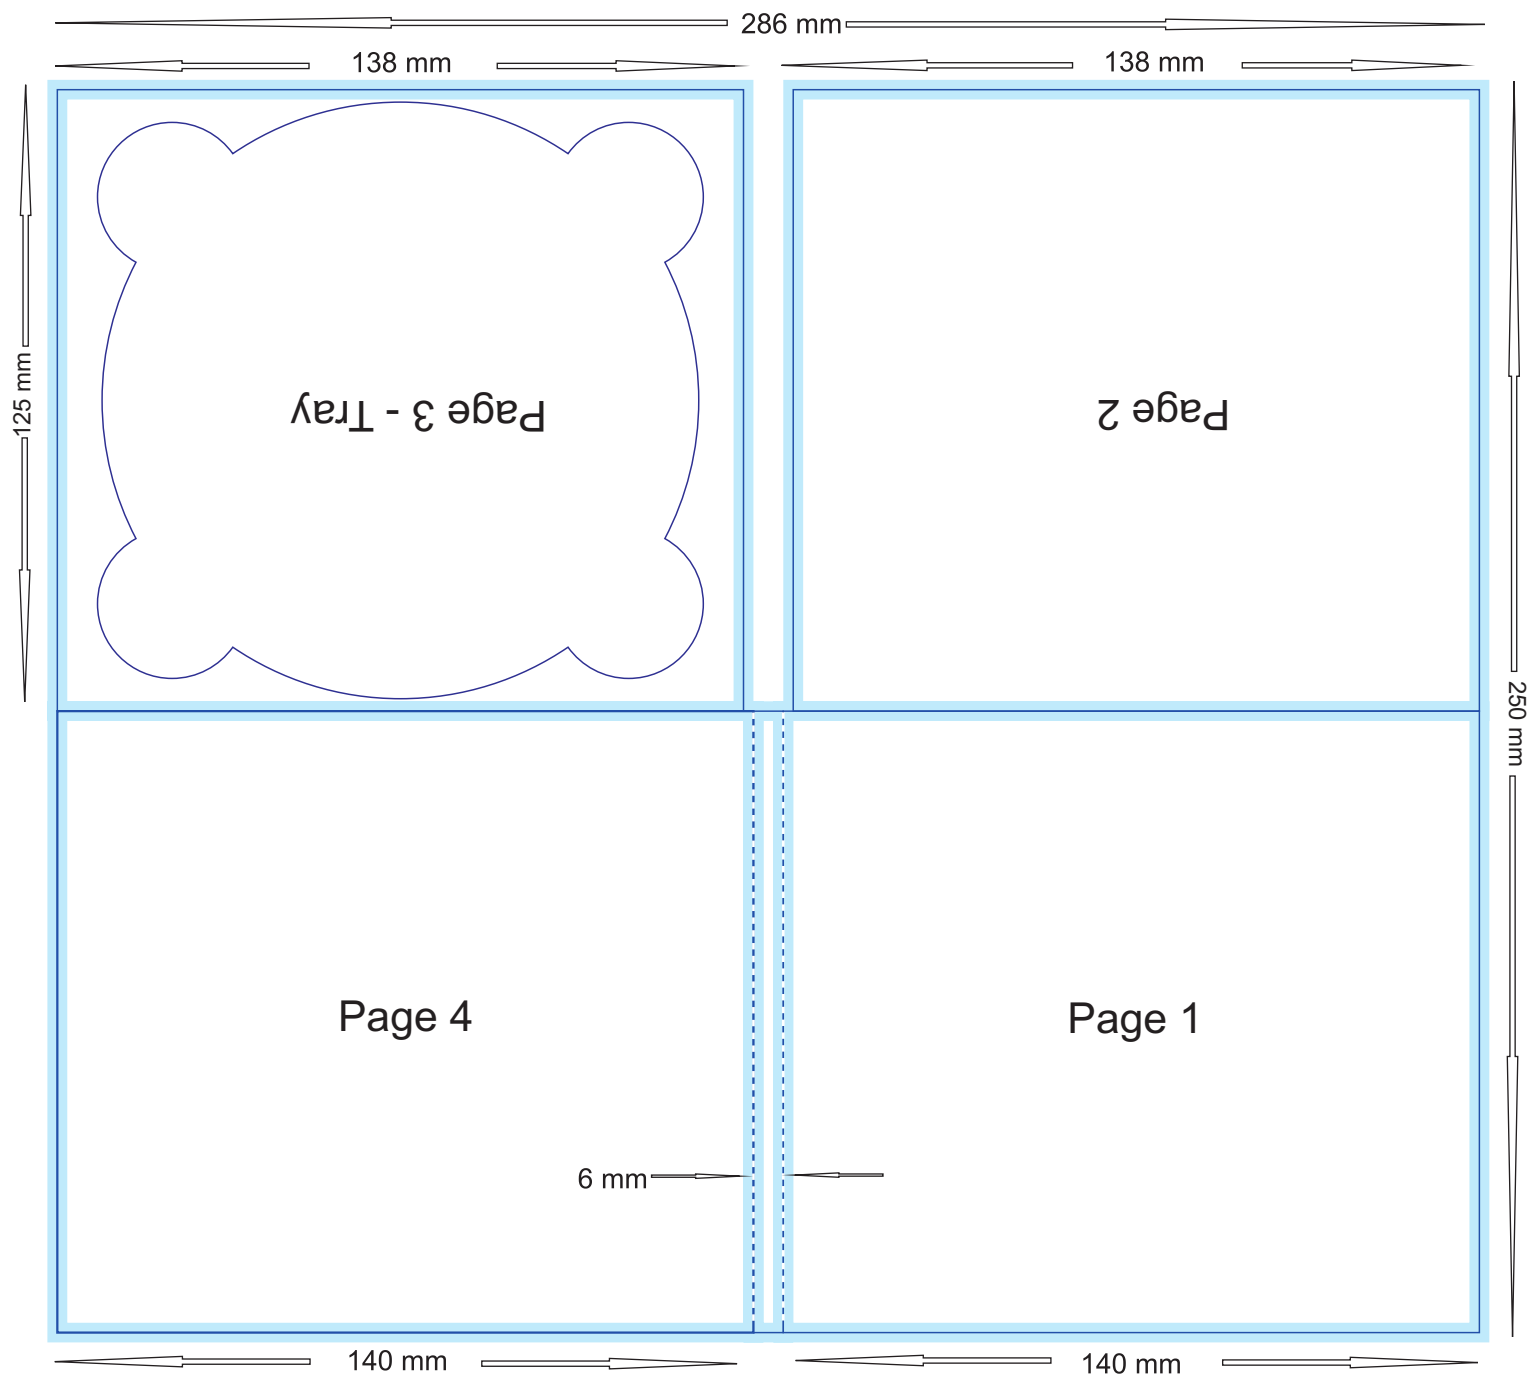

Digipack 4p

bleed
margin

Bleed area and inner margin. The components in the bleed and margin area may be cut or moved in the production process. Colours under bleed and margin will not be changed.

File's format: TIFF (LZW compression)

Colour palette: CMYK

Resolution: 600 DPI

Print area: 286 x 250 mm (292 x 256 mm with a bleeds

- On the bleeds should be no text or pictures to avoid cutting them.).