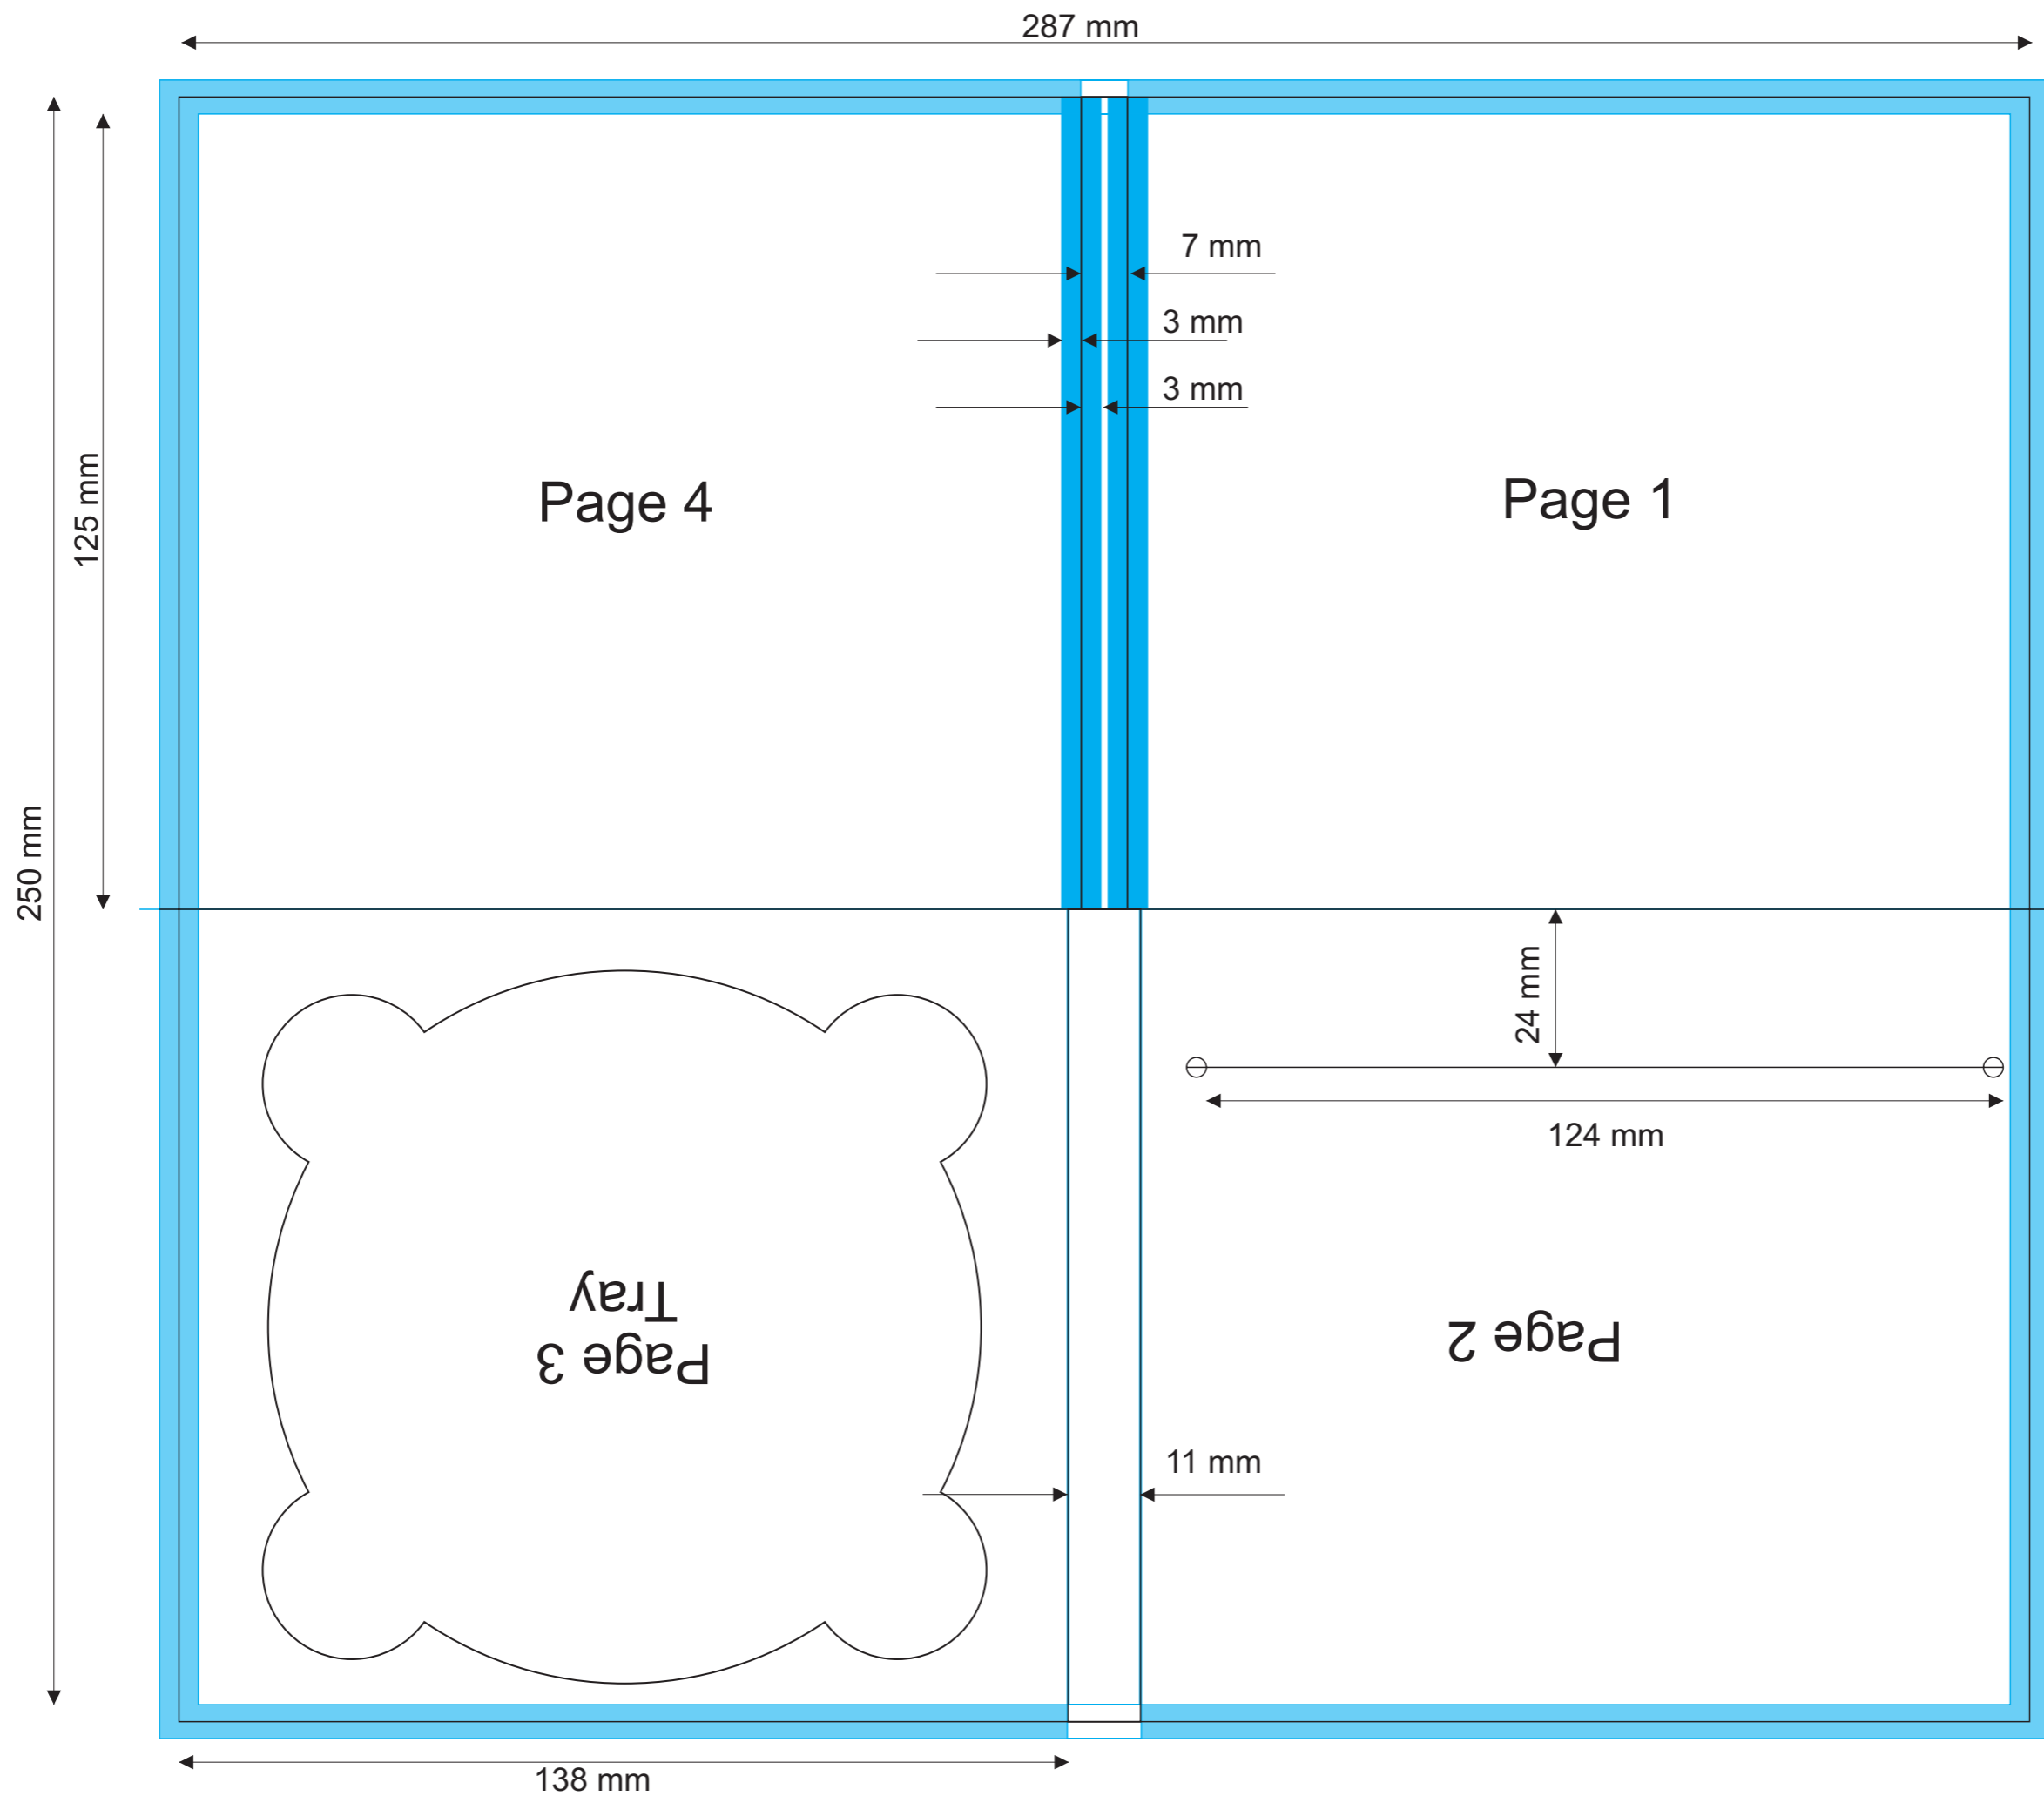

# Digipack 4p with cut

bleed  
margin

**Bleed area and inner margin.** The components in the bleed and margin area may be cut or moved in the production process. Colours under bleed and margin will not be changed.

File's format: TIFF (LZW compression)

Colour palette: CMYK

Resolution: 600 DPI

Print area: 250 x 287 mm (256 x 293 mm with a bleeds

- On the bleeds should be no text or pictures to avoid cutting them.)