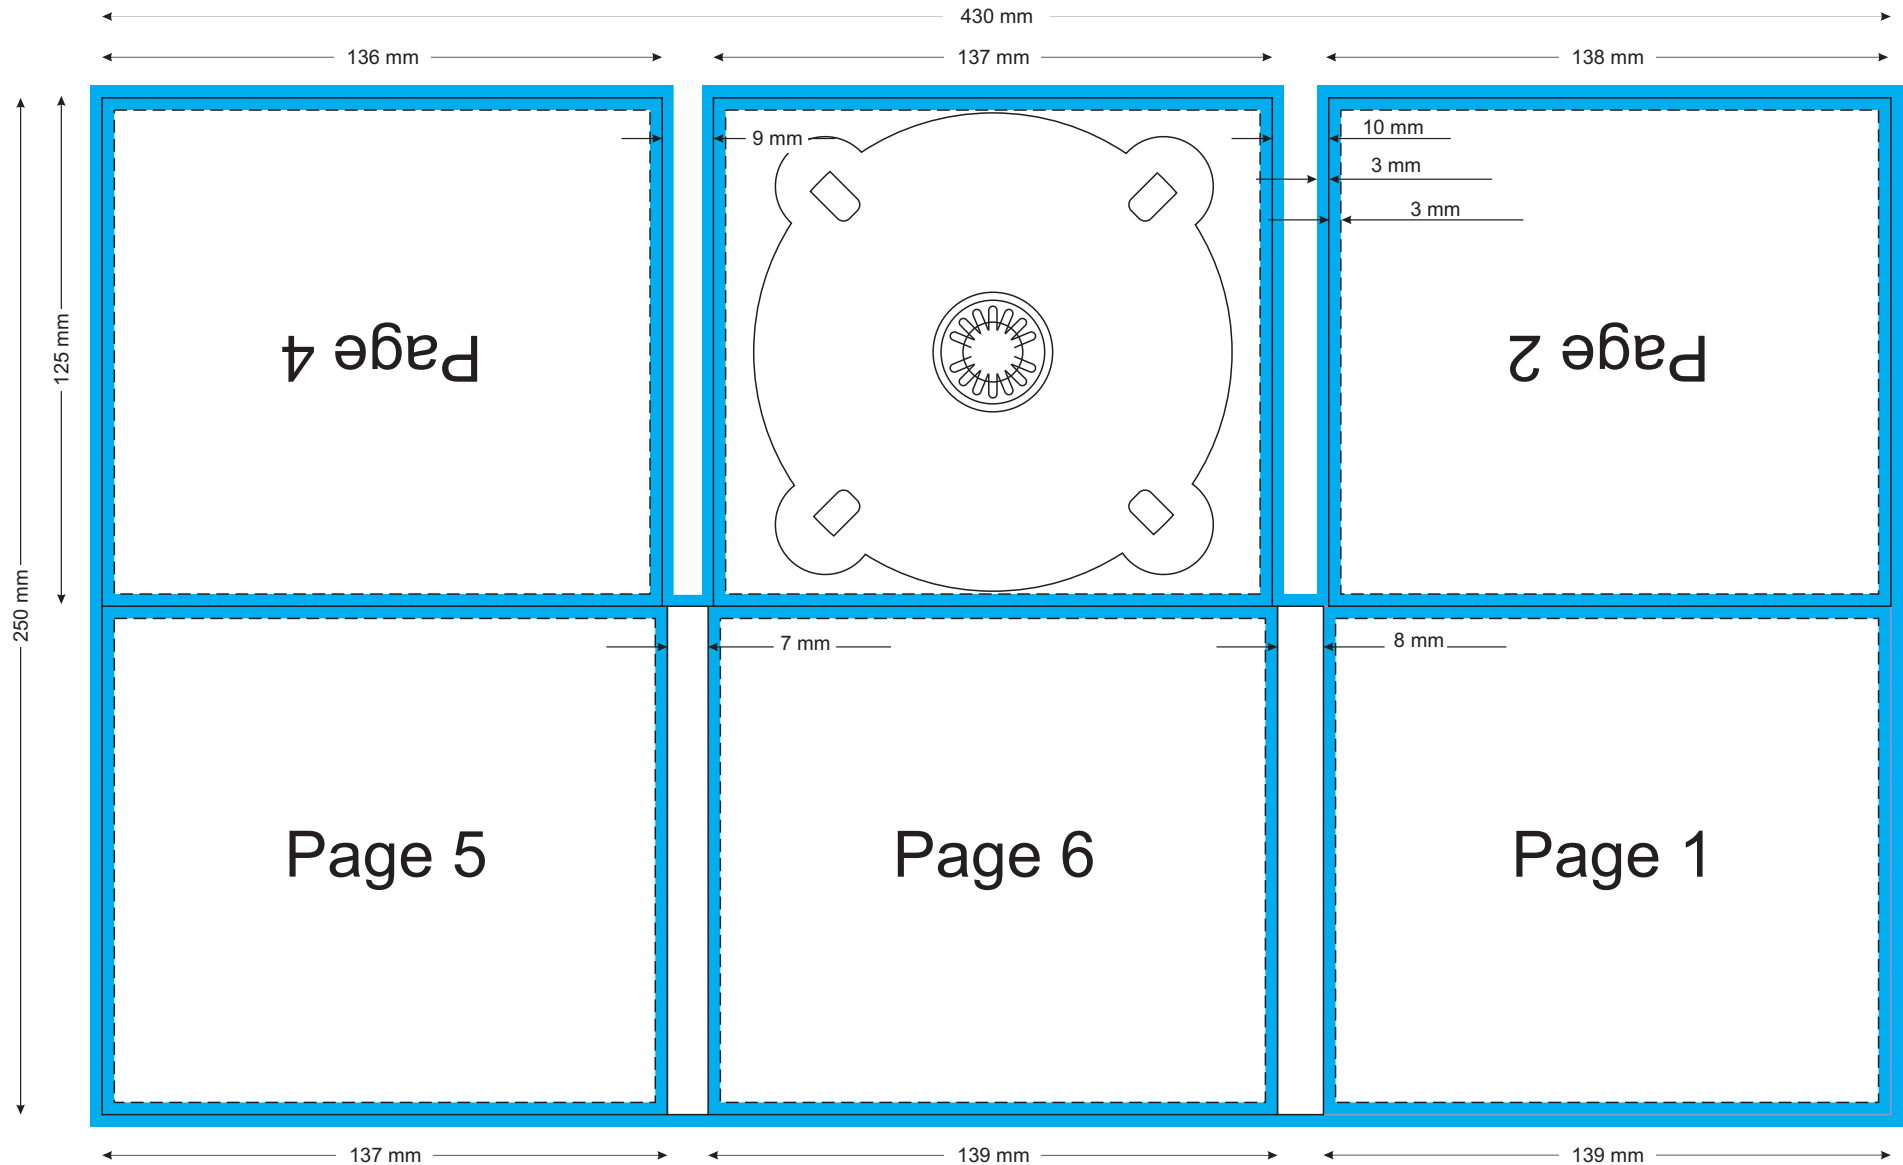

Digipack 6p

bleed
margin

Bleed area and inner margin. The components in the bleed and margin area may be cut or moved in the production process. Colours under bleed and margin will not be changed.

File's format: TIFF (LZW compression)

Colour palette: CMYK

Resolution: 600 DPI

Print area: 250 x 430 mm (256 x 436 mm with a bleeds

- On the bleeds should be no text or pictures to avoid cutting them.).