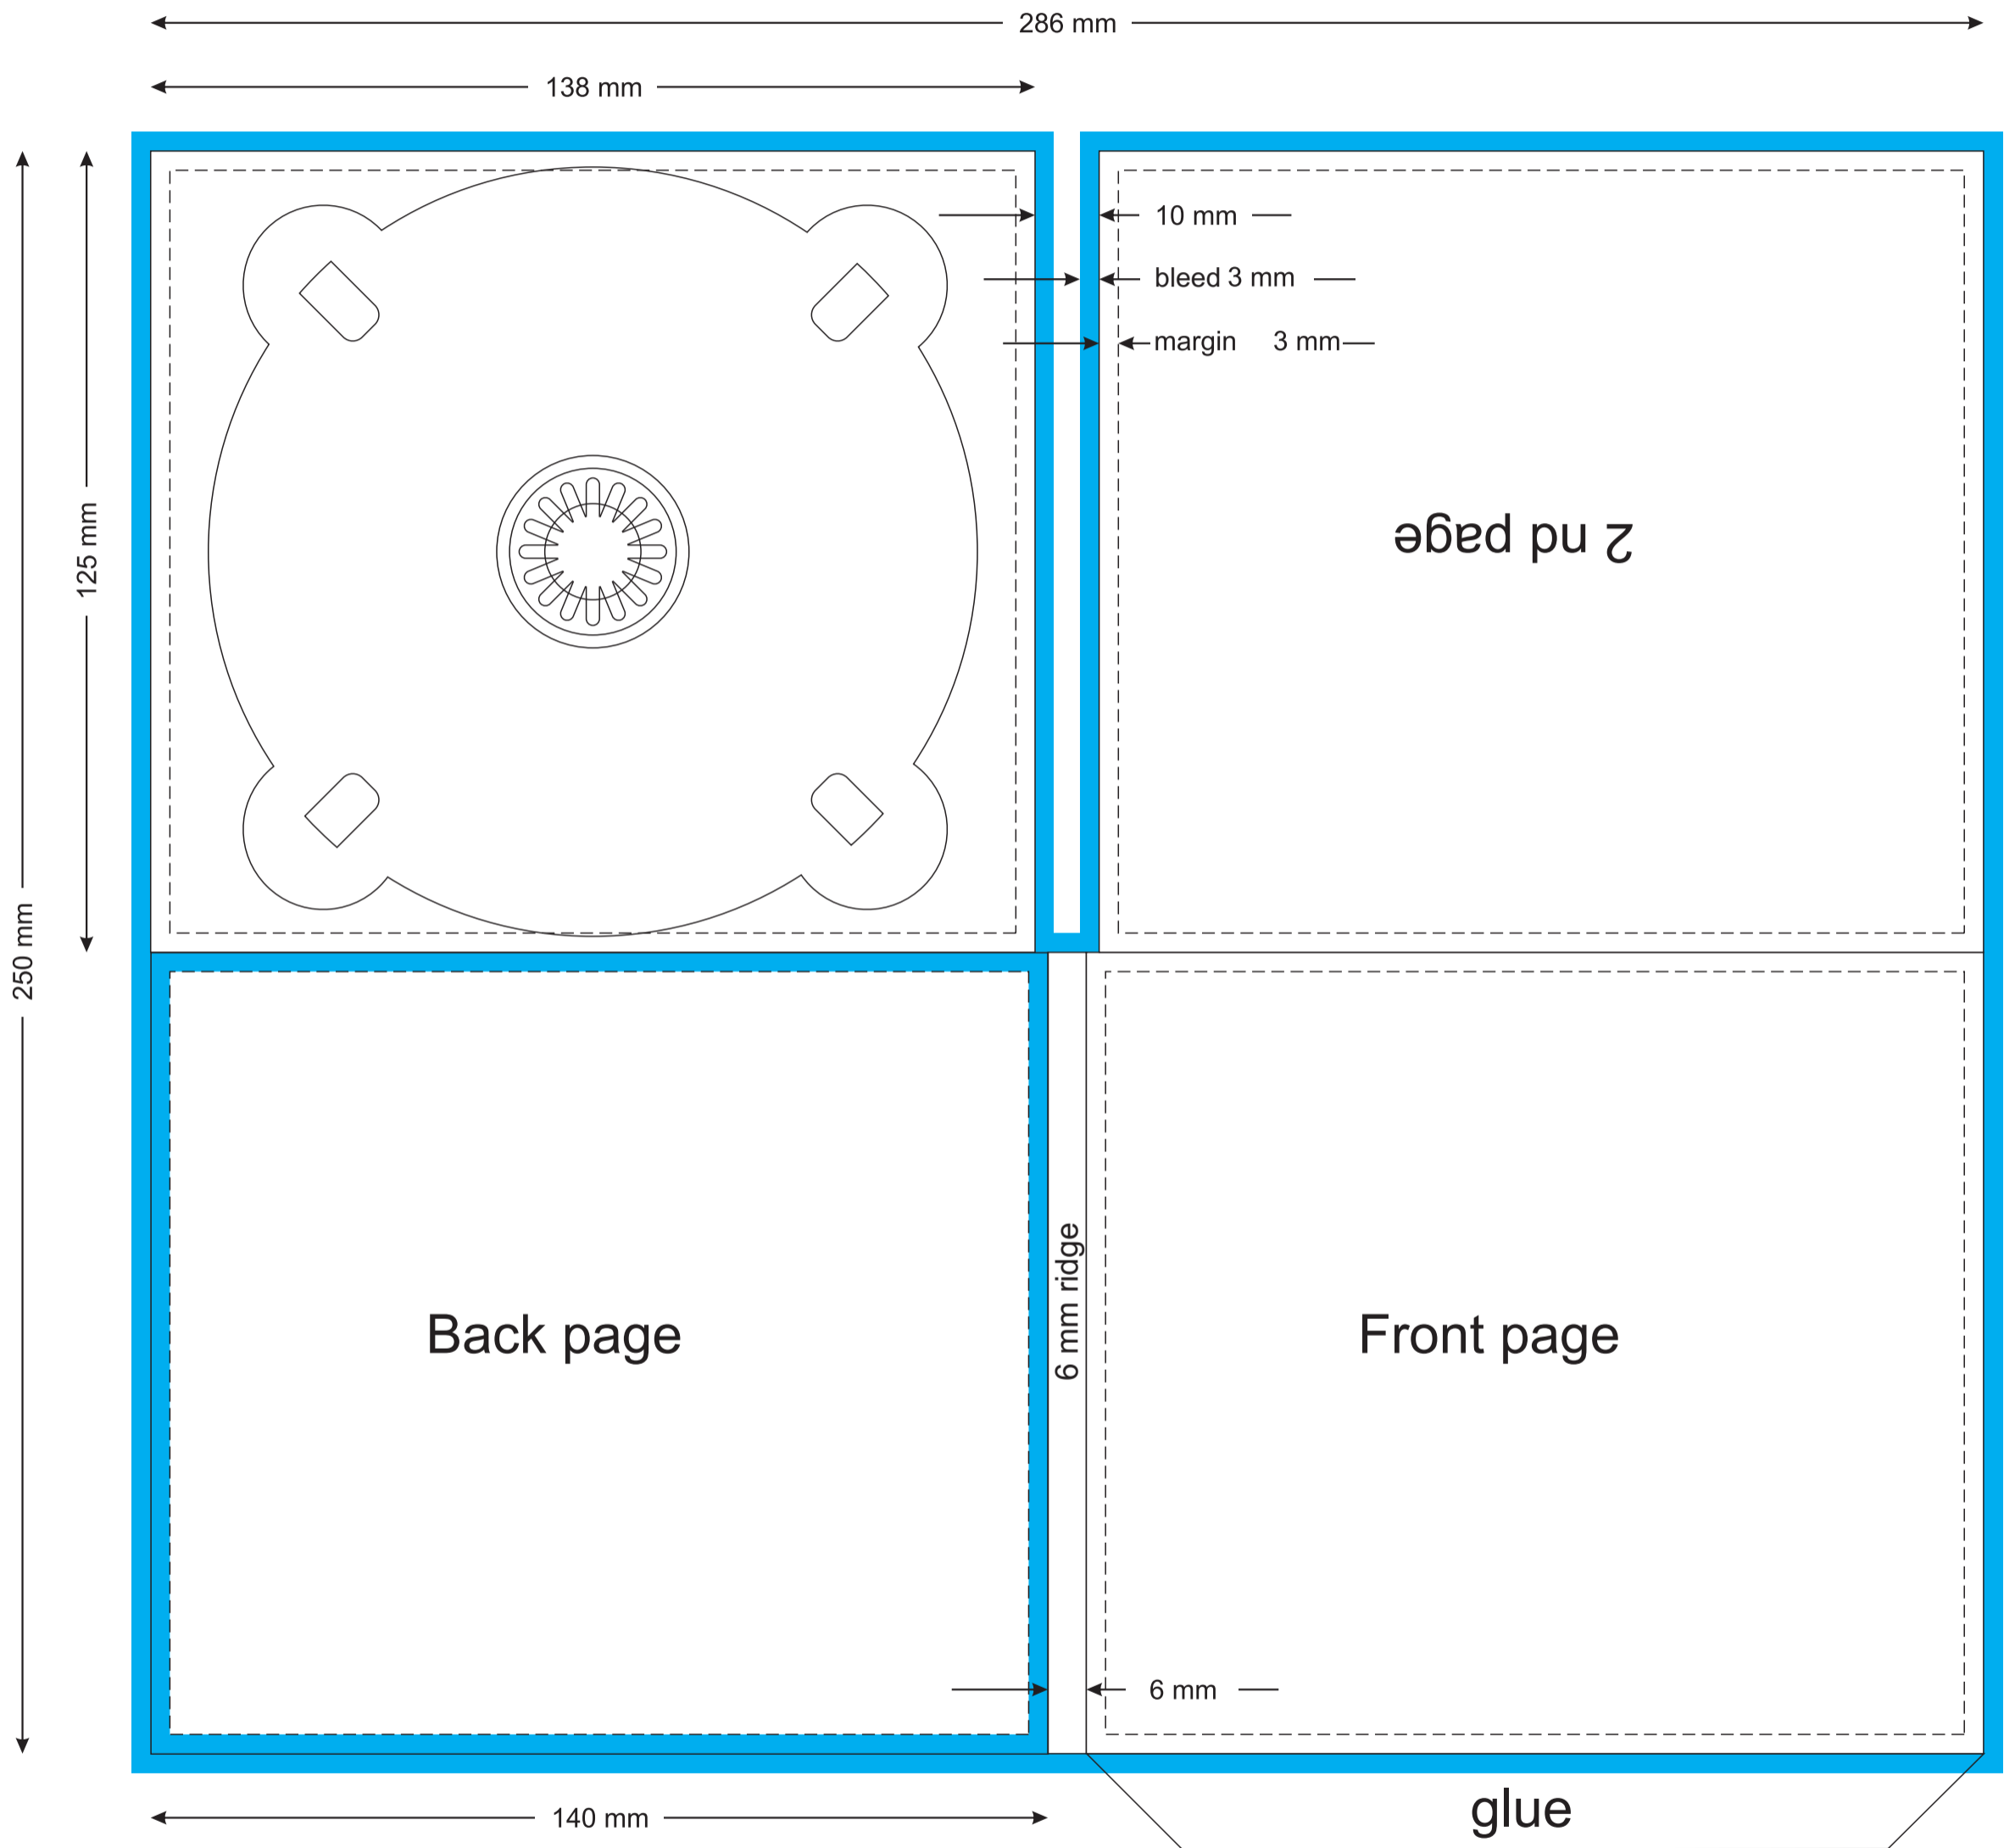

Digipack 4p with sleeve

spad
margins

Bleed area and inner margin. The components in the bleed and margin area may be cut or moved in the production process. Colours under bleed and margin will not be changed.

File's format: TIFF (LZW compression)

Colour palette: CMYK

Resolution: 600 DPI

Print area: 286 x 250 mm (292 x 256 mm with a bleeds

- On the bleeds should be no text or pictures to avoid cutting them.).