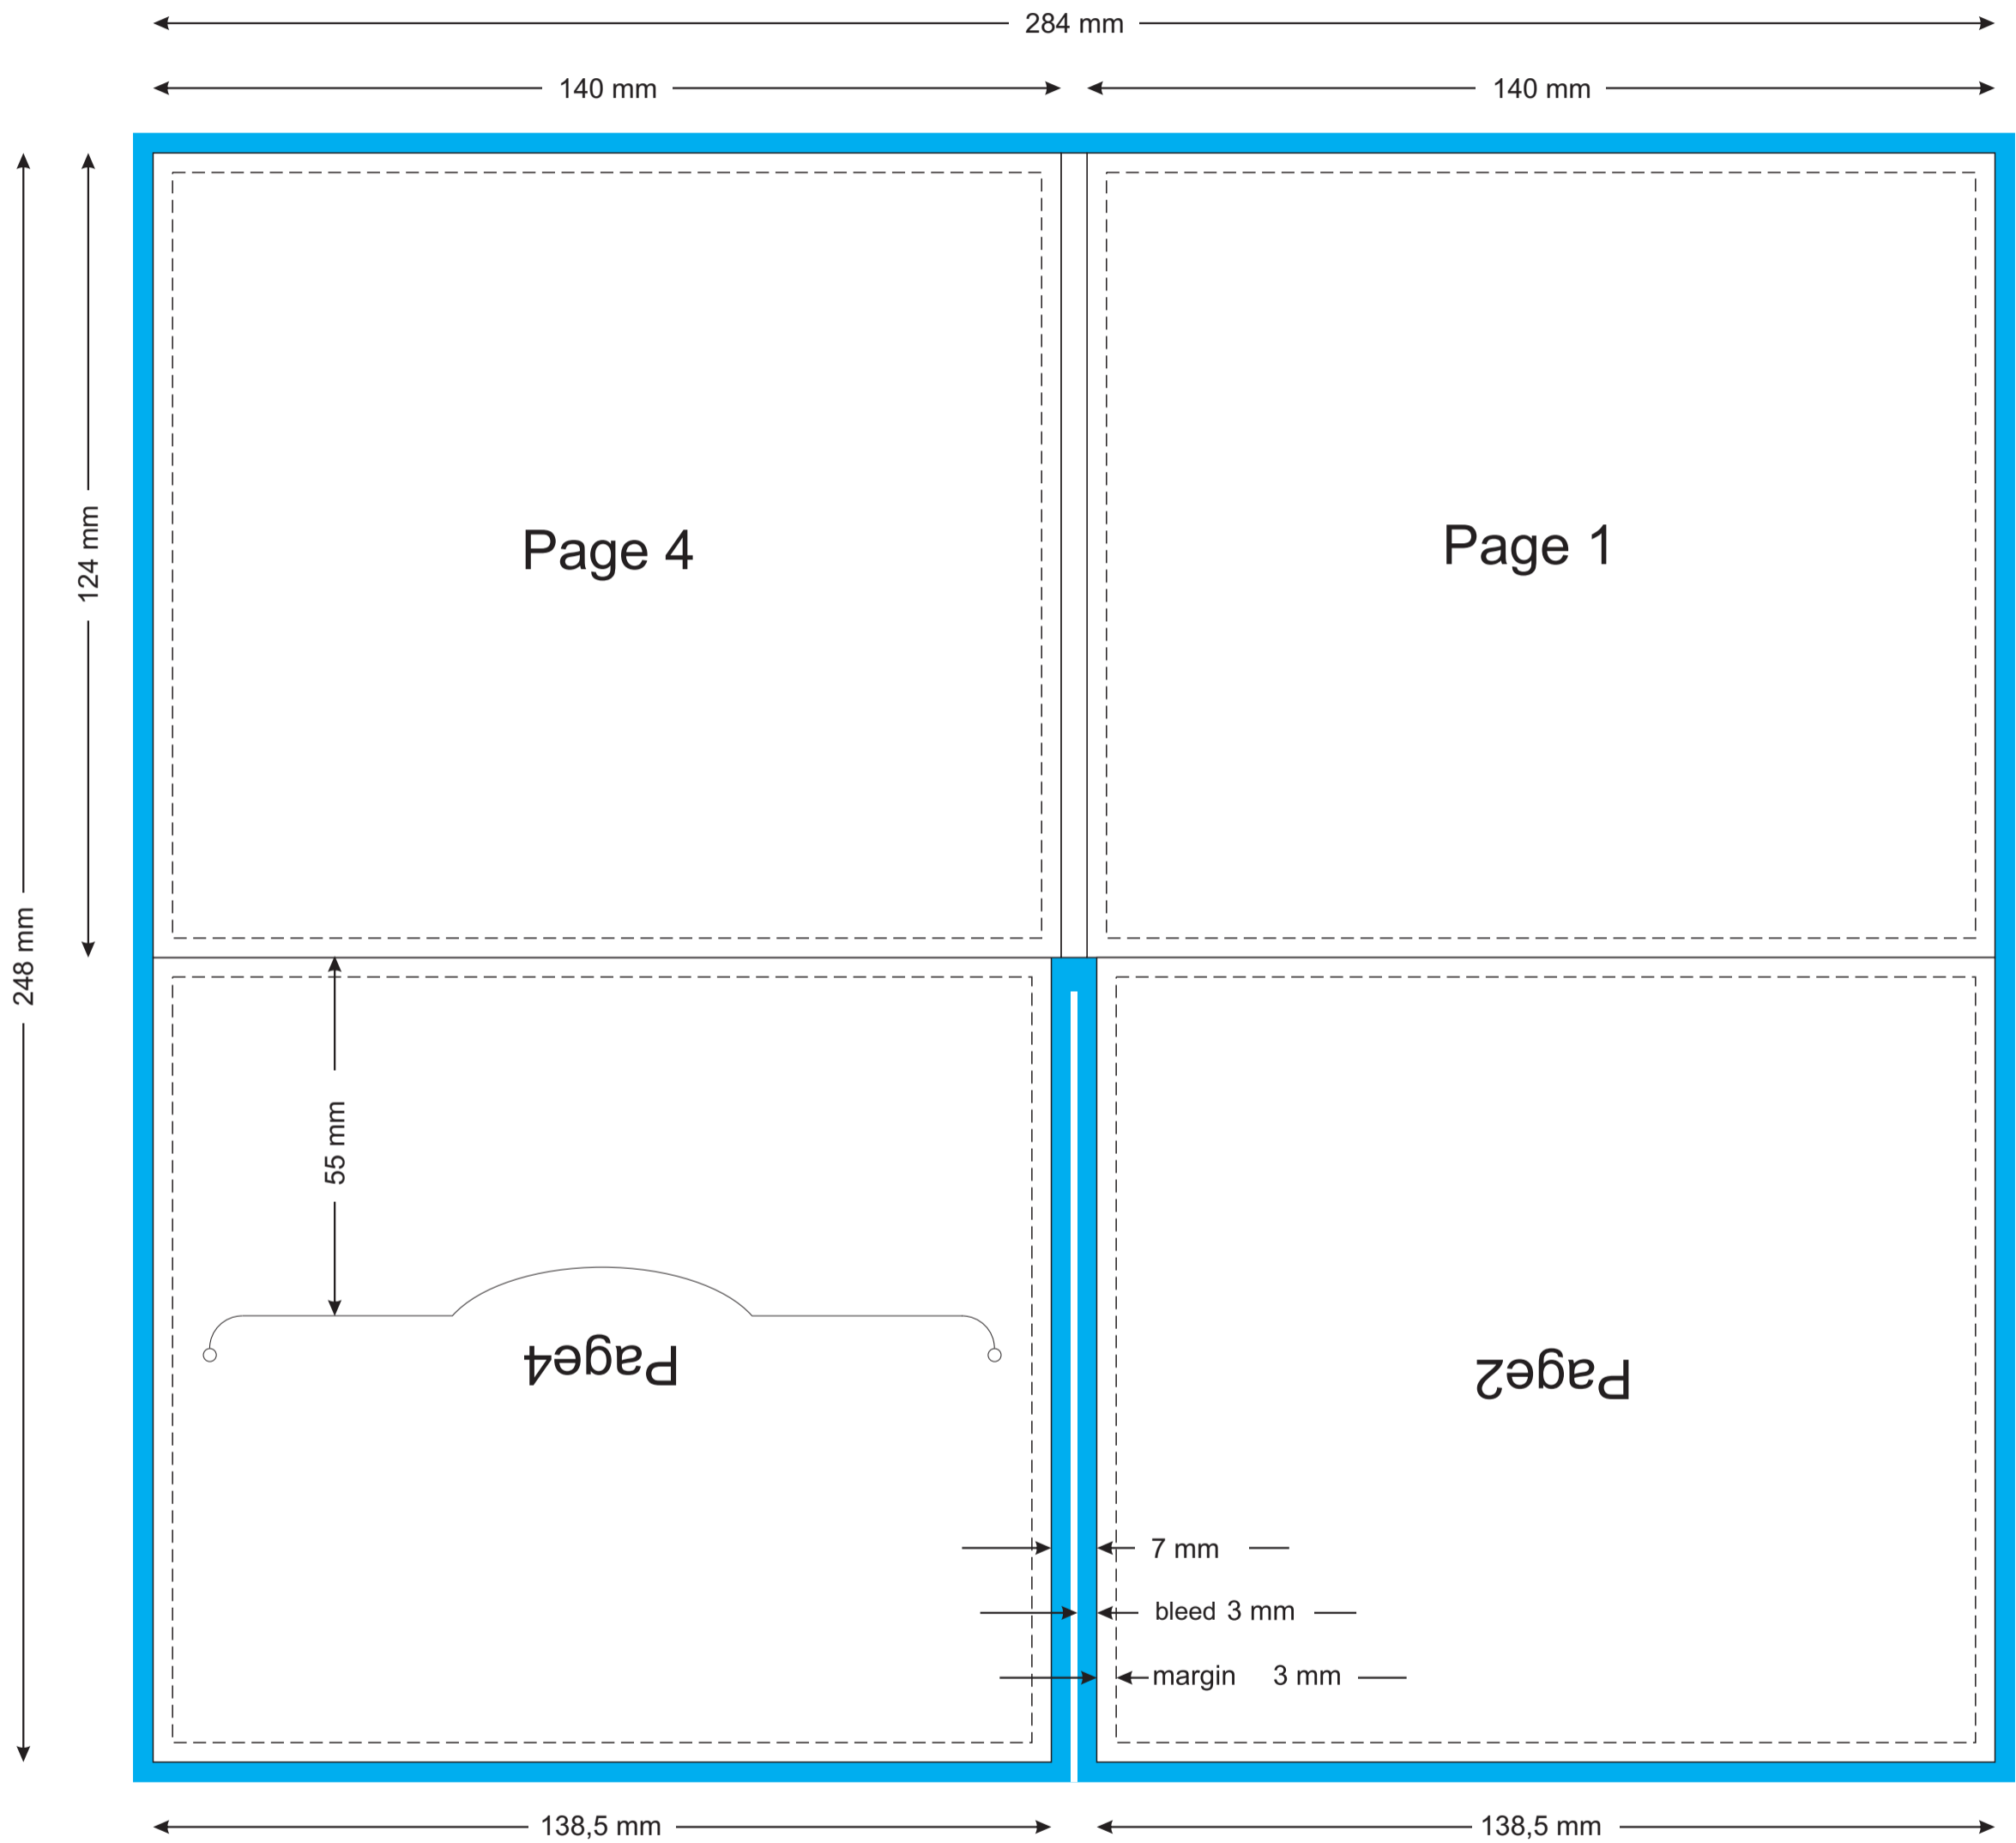

# Eckopack 4p

**bleed**  
margin

**Bleed area and inner margin.** The components in the bleed and margin area may be cut or moved in the production process. Colours under bleed and margin will not be changed.

File's format: TIFF (LZW compression)  
 Colour palette: CMYK  
 Resolution: 600 DPI  
 Print area: 284 x 248 mm (290 x 254 mm with bleeds  
 - On the bleeds should be no text or pictures to avoid cutting them.).